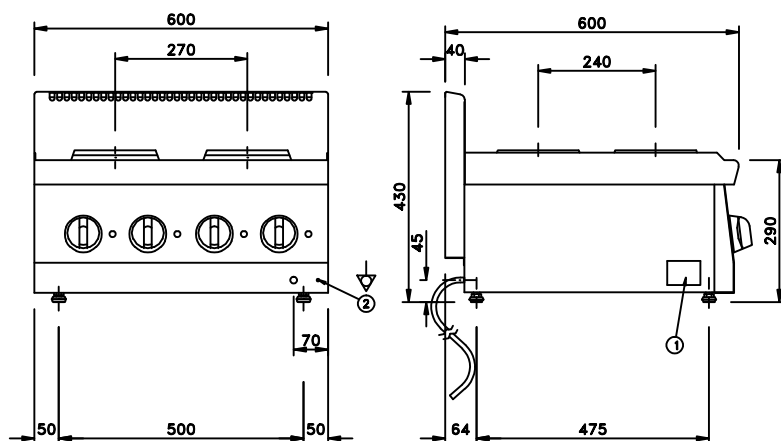

**LPE6741**
**ELECTRIC COOKING TOP 4PLATES 8W/230V  
4 PLATES**

- Die-stamped top with raised edges to prevent spillage
- Electric rings with waterproofing system
- Continuous pan rest in AISI 304 stainless steel
- Pan support has a cover-all grate in cast iron
- 4 top plates ø 180 with 2kW
- 6-position knob
- Indicator light showing correct functioning

**GENERAL TECHNICAL DATA**

Package dimension (wxdxh)	mm 670x720x520
Weight	kg 23
Power	kW 8
Power supply voltage	1N 230 V 50/60Hz
Cooking top net dimensions(wxdxh)	mm 600x600x290