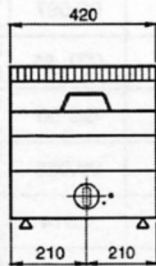

ATTACCO GAS R1/2 UNI-ISO 7/1
R1/2 UNI-ISO 7/1 GAS INLET

GV 455

GV 855